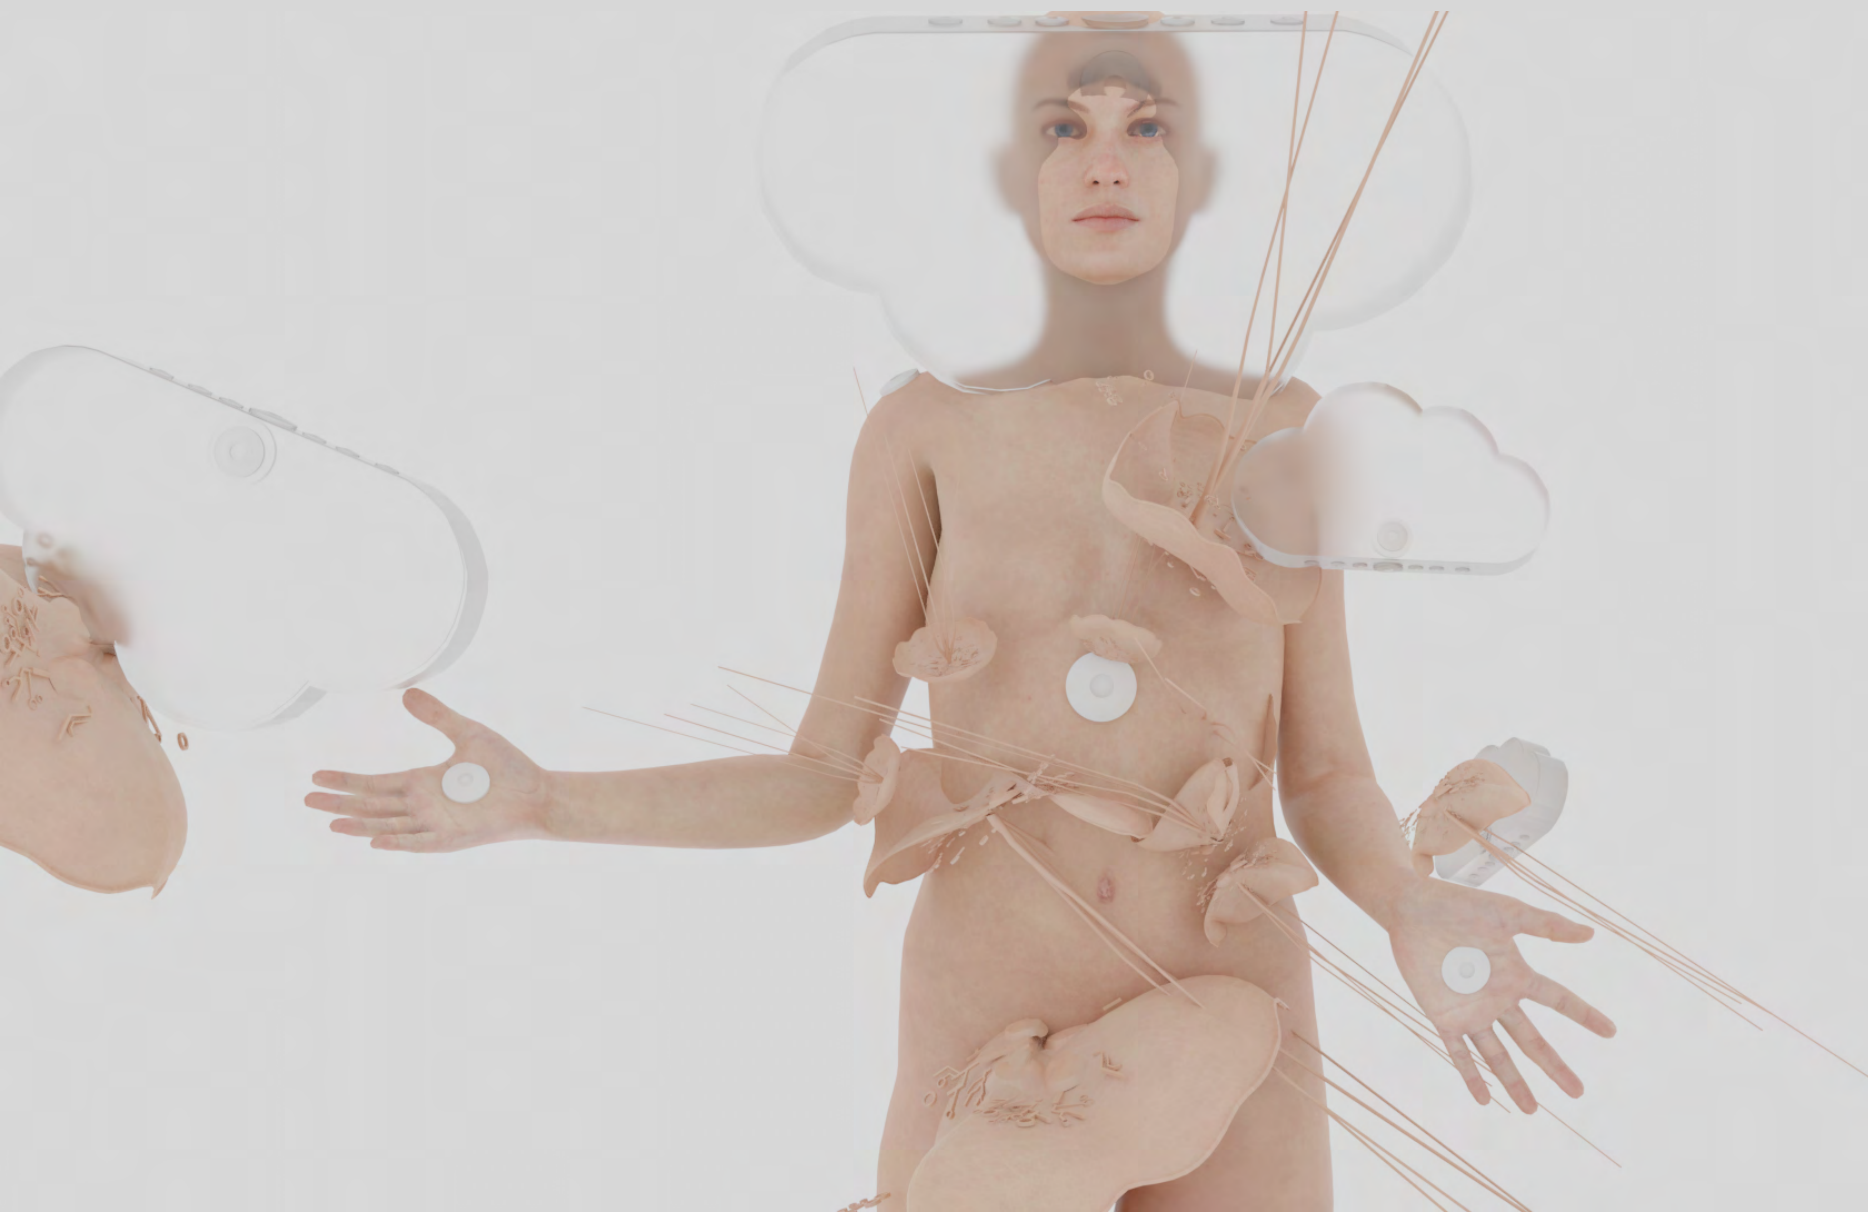

DELTA
sandrine deumier 2020

DELTA

- If everything is connected, everything is vulnerable

VR animation

Year of realisation : 2020

Duration : 05'150'

Silent

Synopsis :

This project attempts to explore / anticipate processes of technological witchcraft. By imagining future technological tools centered on phenomena of empathy and inter-connections between species, it proposes to invent forms of multi-consciousness and strategies for reappropriating animist imaginaries.

Teaser : <https://vimeo.com/468470456>

Download link :

<https://drive.google.com/file/d/1twHqDMJ2hEI9j-pJMpuz7zflvxOclHD1>

If everything is connected,
everything is vulnerable